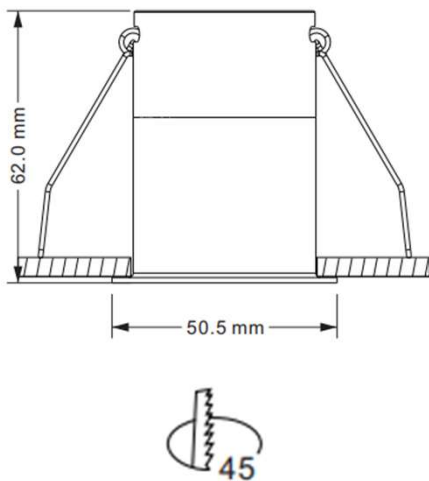

### Dimensions

### Technical Specification

<b>Luminous flux</b>	600lm
<b>Beam Angle</b>	18° 30°
<b>CCT</b>	2700K 3000K
<b>Power Consumption</b>	6w
<b>CRI</b>	90+
<b>Dimensions</b>	50.5mm x 62mm, 45mm cutout
<b>Dimming</b>	Mains Dimming, DALI, 1-10v
<b>Efficiency</b>	100lm/w
<b>Finish</b>	White / Black
<b>Ingress Protection</b>	IP20
<b>Options</b>	