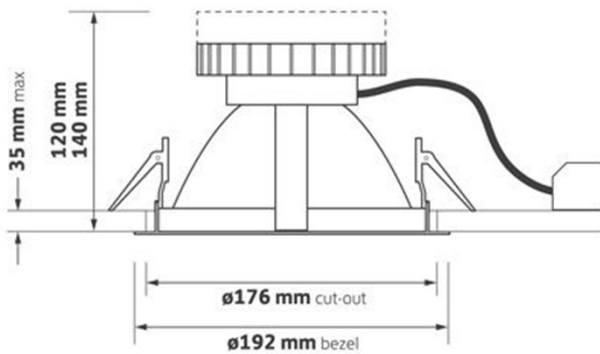

## Vario 103 downlight – 10w

Vario 103 10w is our range of commercial LED downlights based on more traditional cutout sizes, ideal for retrofit applications. Incorporating COB technology with superb aluminium construction for heat dissipation, wide range of options to suit most applications.

Available in 60° satin etched reflector, 40° specular reflector, 50° multi-faceted reflector.

### Dimensions

### Technical Specification

<b>Luminous flux</b>	1100lm
<b>Beam Angle</b>	40° 50° 60°
<b>CCT</b>	3000K 4000K
<b>Power Consumption</b>	10w
<b>CRI</b>	80+
<b>Dimensions</b>	192mm $\varnothing$ x 120mm
<b>Dimming</b>	DALI, Casambi
<b>Efficiency</b>	110lm/w
<b>Finish</b>	White
<b>Ingress Protection</b>	IP20 & IP54 available
<b>Options</b>	Emergency, IP54