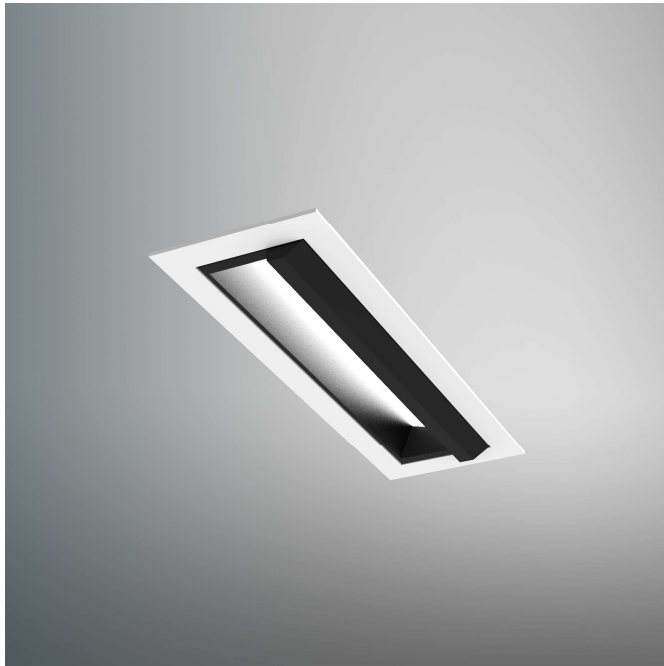

Scuro 5 11w WW downlight

Scuro 5 11w Wall Washer IP20 LED downlight, utilises our dark faceted anti-glare incorporating COB LED technology improving colour rendering and consistent colour temperature. remote 700mA LED Driver.

Dimensions

Technical Specification

Luminous flux	462lm
Beam Angle	Wall Wash
CCT	2700K 3000K
Power Consumption	11w
CRI	90+
Dimensions	152mm x 47mm x 61mm
Dimming	Mains Dimming, DALI, 1-10v
Efficiency	42lm/w
Finish	White / Black
Ingress Protection	IP20
Options	Baffle black