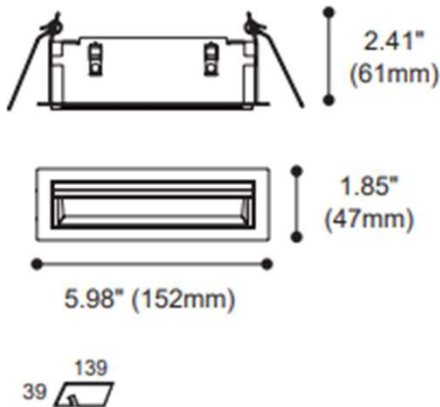

Scuro 5 11w WW downlight

Scuro 5 11w Wall Washer IP20 LED downlight, utilises our dark faceted anti-glare incorporating COB LED technology improving colour rendering and consistent colour temperature. remote 700mA LED Driver.

Dimensions

Technical Specification

Luminous flux	462lm
Beam Angle	Wall Wash
CCT	2700K 3000K
Power Consumption	11w
CRI	90+
Dimensions	152mm x 47mm x 61mm
Dimming	Mains Dimming, DALI, 1-10v
Efficiency	42lm/w
Finish	White / Black
Ingress Protection	IP20
Options	Baffle black