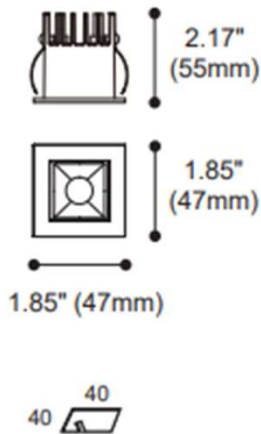

### Dimensions

### Technical Specification

<b>Luminous flux</b>	150lm
<b>Beam Angle</b>	15° 30° 40°
<b>CCT</b>	2700K 3000K
<b>Power Consumption</b>	2.2w
<b>CRI</b>	90+
<b>Dimensions</b>	47mm x 47mm x 55mm
<b>Dimming</b>	Mains Dimming, DALI, 1-10v
<b>Efficiency</b>	68lm/w
<b>Finish</b>	White / Black
<b>Ingress Protection</b>	IP20
<b>Options</b>	Baffle black