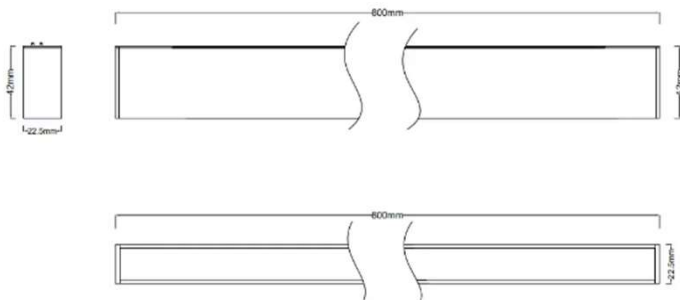

## Pico L80 Fixed - Magnetic

Pico L80 32w Mini 22mm fixed utilises our opal diffuser for general soft illumination incorporating COB LED technology improving colour rendering and consistent colour temperature. 24v DC Input.

Magnetic connection for easy relocation or replacement, these are to be used with our Magnetic track.

### Dimensions

### Technical Specification

<b>Luminous flux</b>	1860lm
<b>Beam Angle</b>	100°
<b>CCT</b>	2700K 3000K 4000K
<b>Power Consumption</b>	32w
<b>CRI</b>	90+
<b>Dimensions</b>	800mm x 42mm x 22.5mm
<b>Dimming</b>	Mains Dimming, DALI, 1-10v
<b>Efficiency</b>	58lm/w
<b>Finish</b>	White / Black 9003/9005
<b>Ingress Protection</b>	IP20
<b>Options</b>	Baffle white or black