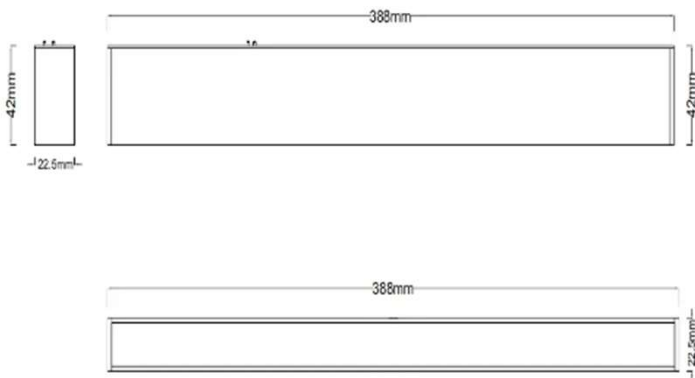

Pico L40 Fixed - Magnetic

Pico L40 16w Mini 22mm fixed utilises our opal diffuser for general soft illumination incorporating COB LED technology improving colour rendering and consistent colour temperature. 24v DC Input.

Magnetic connection for easy relocation or replacement, these are to be used with our Magnetic track.

Dimensions

Technical Specification

Luminous flux	860lm
Beam Angle	100°
CCT	2700K 3000K 4000K
Power Consumption	16w
CRI	90+
Dimensions	388mm x 42mm x 22.5mm
Dimming	Mains Dimming, DALI, 1-10v
Efficiency	54lm/w
Finish	White / Black 9003/9005
Ingress Protection	IP20
Options	Baffle white or black