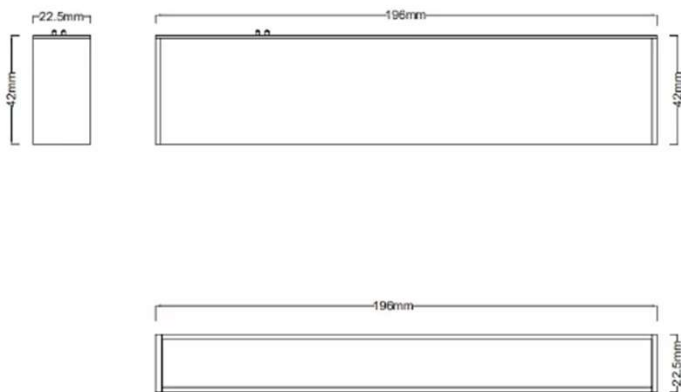

Pico L20 Fixed - Magnetic

Pico L20 8w Mini 22mm fixed utilises our opal diffuser for general soft illumination incorporating COB LED technology improving colour rendering and consistent colour temperature. 24v DC Input.

Magnetic connection for easy relocation or replacement, these are to be used with our Magnetic track.

Dimensions

Technical Specification

Luminous flux	480lm
Beam Angle	100°
CCT	2700K 3000K 4000K
Power Consumption	8w
CRI	90+
Dimensions	196mm x 42mm x 22.5mm
Dimming	Mains Dimming, DALI, 1-10v
Efficiency	63lm/w
Finish	White / Black 9003/9005
Ingress Protection	IP20
Options	Baffle white or black