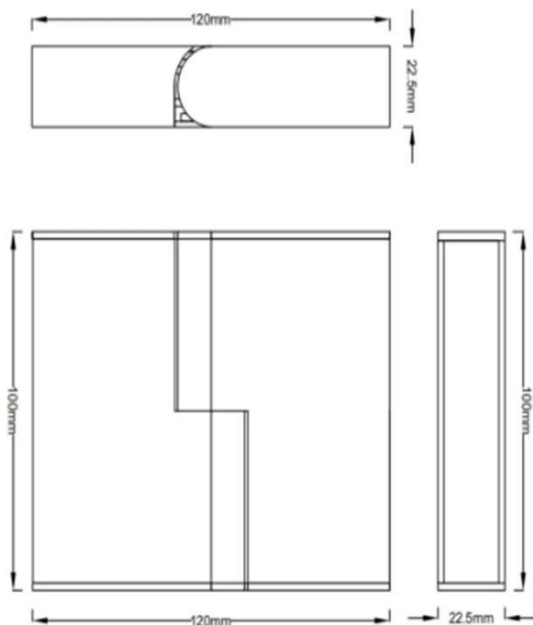

Pico L10A Adjustable - Magnetic

Pico L10A 8w Mini 22mm adjustable utilises our opal diffuser for general soft illumination incorporating COB LED technology improving colour rendering and consistent colour temperature. 24v DC Input.

Magnetic connection for easy relocation or replacement, these are to be used with our

Dimensions

Technical Specification

Luminous flux	630lm
Beam Angle	100°
CCT	2700K 3000K 4000K
Power Consumption	8w
CRI	90+
Dimensions	100mm x 120mm x 22.5mm
Dimming	Mains Dimming, DALI, 1-10v
Efficiency	78lm/w
Finish	White / Black 9003/9005
Ingress Protection	IP20
Options	Baffle white or black