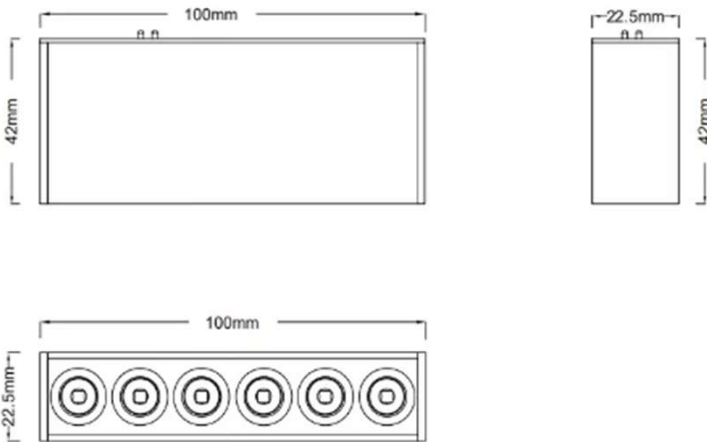

## Pico D6 Fixed - Magnetic

Pico D6 6w Mini 22mm fixed dark light utilises our anti-glare deeply recessed baffle incorporating COB LED technology improving colour rendering and consistent colour temperature. 24v DC Input.

Magnetic connection for easy relocation or replacement, these are to be used with our Magnetic track.

### Dimensions

### Technical Specification

<b>Luminous flux</b>	630lm
<b>Beam Angle</b>	12° 34° 48°
<b>CCT</b>	2700K 3000K 4000K
<b>Power Consumption</b>	6w
<b>CRI</b>	90+
<b>Dimensions</b>	100mm x 42mm x 22.5mm
<b>Dimming</b>	Mains Dimming, DALI, 1-10v
<b>Efficiency</b>	105lm/w
<b>Finish</b>	White / Black 9003/9005
<b>Ingress Protection</b>	IP20
<b>Options</b>	Baffle white or black