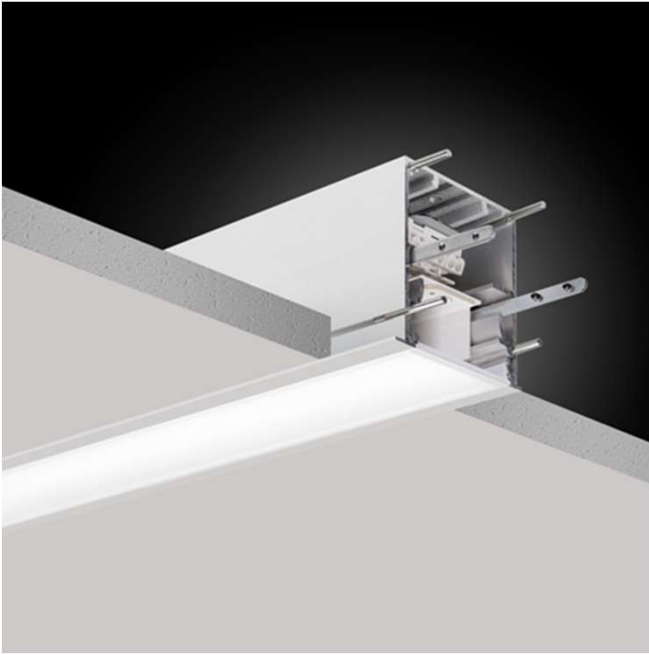

## Lungo 173R 1550mm

Lungo 173R Architectural Aluminium Linear recessed. TPa Opal or micro-prismatic diffuser to aid LG7 compliance.

Options:

- 3hour integral emergency (excludes 850mm version)
- SwitchDim, DALI, DSI dimming options
- Suspended version
- Tpa opal or Micro-prismatic diffuser
- 852mm, 1271mm, 1550mm, 2528mm

## Dimensions

## Technical Specification

<b>Luminous flux</b>	LO – 2243lm HO – 5226lm
<b>Beam Angle</b>	90°
<b>CCT</b>	3000K 4000K
<b>Power Consumption</b>	LO – 21w HO – 50w
<b>CRI</b>	80+
<b>Dimensions</b>	1550mm x 62mm x 72mm
<b>Dimming</b>	DALI
<b>Efficiency</b>	90lm/w
<b>Finish</b>	White, Black, Grey
<b>Ingress Protection</b>	IP40
<b>Options</b>	EM, Low Output, High Output Tpa or Micro Pr