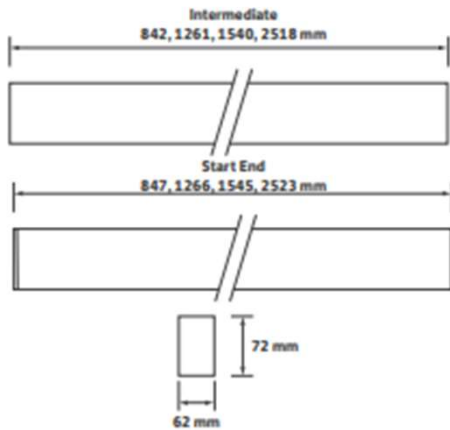

## Lungo 173R 1550mm

Lungo 173R Architectural Aluminium Linear recessed. TPa Opal or micro-prismatic diffuser to aid LG7 compliance.

Options:

- 3hour integral emergency (excludes 850mm version)
- SwitchDim, DALI, DSI dimming options
- Suspended version
- Tpa opal or Micro-prismatic diffuser
- 852mm, 1271mm, 1550mm, 2528mm

## Dimensions

## Technical Specification

<b>Luminous flux</b>	LO – 2243lm HO – 5226lm
<b>Beam Angle</b>	90°
<b>CCT</b>	3000K 4000K
<b>Power Consumption</b>	LO – 21w HO – 50w
<b>CRI</b>	80+
<b>Dimensions</b>	1550mm x 62mm x 72mm
<b>Dimming</b>	DALI
<b>Efficiency</b>	90lm/w
<b>Finish</b>	White, Black, Grey
<b>Ingress Protection</b>	IP40
<b>Options</b>	EM, Low Output, High Output Tpa or Micro Pr

**Specify code: Lungo-173R-CCT-Watts-OPTIONS (EM/SUS/TPA/MPR)**