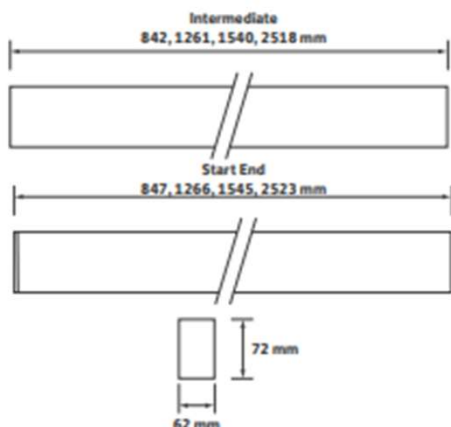

Lungo 173C 852mm

Lungo 173C Architectural Aluminium Linear continuous surface mounted or suspended with a suspension kit. TPa Opal or micro-prismatic diffuser to aid LG7 compliance.

Options:

- 3hour integral emergency (excludes 850mm version)
- SwitchDim, DALI, DSI dimming options
- Suspended version
- Tpa opal or Micro-prismatic diffuser
- 852mm, 1271mm, 1550mm, 2528mm

Dimensions

Technical Specification

Luminous flux	LO – 1175lm HO – 2725lm
Beam Angle	90°
CCT	3000K 4000K
Power Consumption	LO – 13w HO – 28w
CRI	80+
Dimensions	852mm x 62mm x 72mm
Dimming	DALI
Efficiency	90lm/w
Finish	White, Black, Grey
Ingress Protection	IP40
Options	Low Output, High Output Suspension kit, Tpa or Micro Pr

Specify code: Lungo-173C-CCT-Watts-OPTIONS (EM/SUS/TPA/MPR)