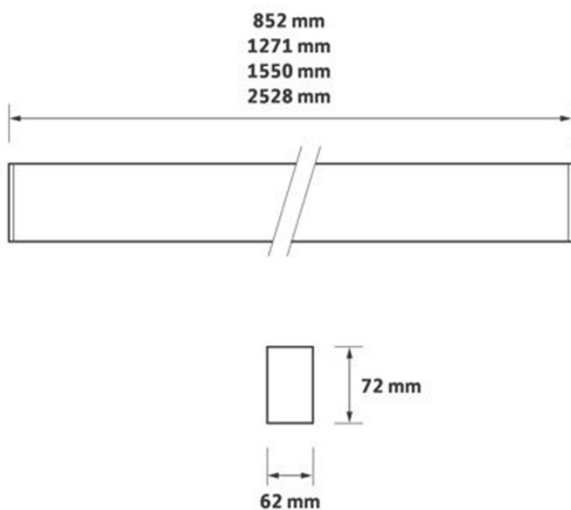

## Lungo 163M 1550mm

Lungo 163M Architectural Aluminium Linear surface mounted or suspended with a suspension kit. TPa Opal or micro-prismatic diffuser to aid LG7 compliance.

Options:

- 3hour integral emergency (excludes 850mm version)
- SwitchDim, DALI, DSI dimming options
- Suspended version
- Tpa opal or Micro-prismatic diffuser
- 852mm, 1271mm, 1550mm, 2528mm

### Dimensions

### Technical Specification

<b>Luminous flux</b>	LO – 2243lm HO – 5226lm
<b>Beam Angle</b>	90°
<b>CCT</b>	3000K 4000K
<b>Power Consumption</b>	LO – 21w HO – 50w
<b>CRI</b>	80+
<b>Dimensions</b>	1550mm x 62mm x 72mm
<b>Dimming</b>	DALI
<b>Efficiency</b>	90lm/w
<b>Finish</b>	White, Black, Grey
<b>Ingress Protection</b>	IP40
<b>Options</b>	EM, Low Output, High Output Suspension kit, Tpa or Micro Pr

**Specify code: Lungo-163M-CCT-Watts-OPTIONS (EM/SUS/TPA/MPR)**