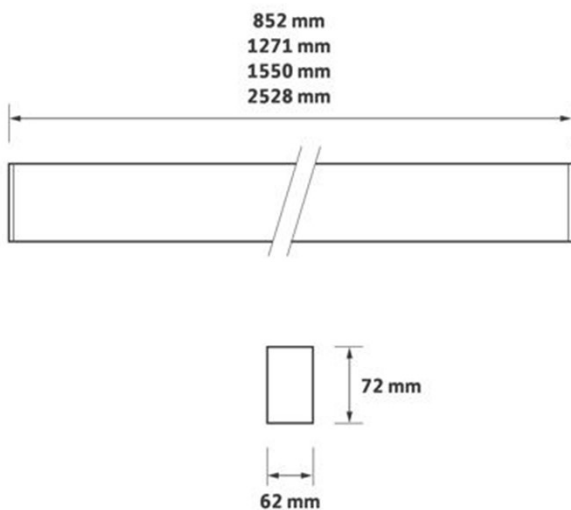

Lungo 163M 1271mm

Lungo 163M Architectural Aluminium Linear surface mounted or suspended with a suspension kit. TPa Opal or micro-prismatic diffuser to aid LG7 compliance.

Options:

- 3hour integral emergency (excludes 850mm version)
- SwitchDim, DALI, DSI dimming options
- Suspended version
- Tpa opal or Micro-prismatic diffuser
- 852mm, 1271mm, 1550mm, 2528mm

Dimensions

Technical Specification

Luminous flux	LO – 1835lm HO – 4276lm
Beam Angle	90°
CCT	3000K 4000K
Power Consumption	LO – 18w HO – 42w
CRI	80+
Dimensions	1271mm x 62mm x 72mm
Dimming	DALI
Efficiency	90lm/w
Finish	White, Black, Grey
Ingress Protection	IP40
Options	EM, Low Output, High Output Suspension kit, Tpa or Micro Pr

Specify code: Lungo-163M-CCT-Watts-OPTIONS (EM/SUS/TPA/MPR)