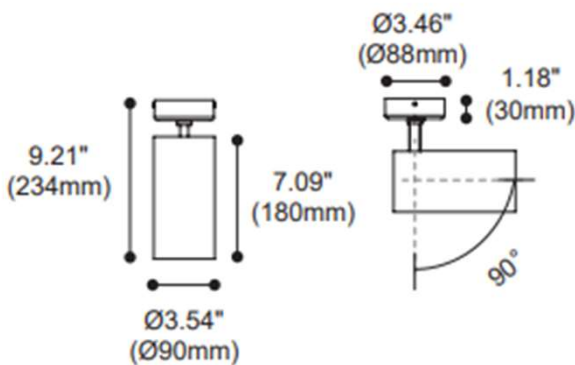

Fucia 38w surface spotlight (Int driver)

Fucia 38w IP20 adjustable surface mounted spotlight, utilises our anti-glare baffle incorporating COB LED technology improving colour rendering and consistent colour temperature. 90° Tilt, 355° rotation, includes integral Mains LED Driver AC 220-240v.

Dimensions

Technical Specification

Luminous flux	4339lm
Beam Angle	18° 23° 38°
CCT	2700K 3000K
Power Consumption	38w
CRI	90+
Dimensions	90mm x 234mm
Dimming	1-10v, Phase, DALI
Efficiency	114lm/w
Finish	White / Black
Ingress Protection	IP20
Options	Baffle white, black, copper Honeycomb louvre