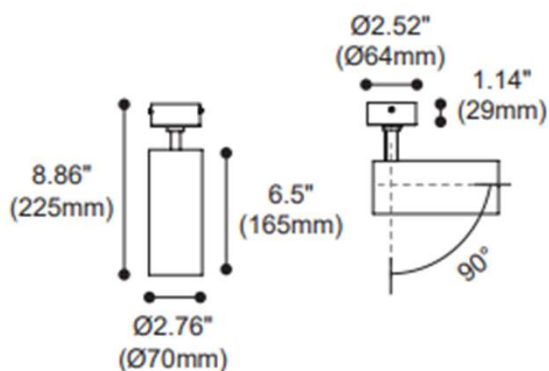

## Fucia 26w surface spotlight (Int driver)

Fucia 26w IP20 adjustable surface mounted spotlight, utilises our anti-glare baffle incorporating COB LED technology improving colour rendering and consistent colour temperature. 90° Tilt, 355° rotation, includes integral Mains LED Driver AC 220-240v.

### Dimensions

### Technical Specification

<b>Luminous flux</b>	2918lm
<b>Beam Angle</b>	17° 25° 36°
<b>CCT</b>	2700K 3000K
<b>Power Consumption</b>	26w
<b>CRI</b>	90+
<b>Dimensions</b>	70mm x 225mm
<b>Dimming</b>	1-10v
<b>Efficiency</b>	112lm/w
<b>Finish</b>	White / Black
<b>Ingress Protection</b>	IP20
<b>Options</b>	Baffle white, black, copper Honeycomb louvre