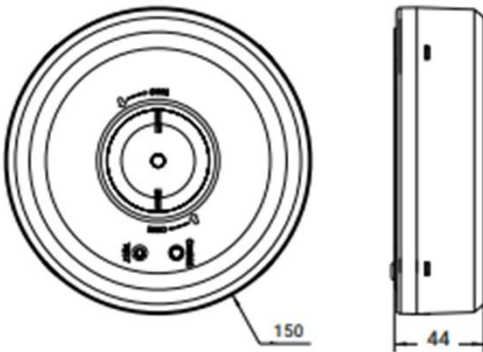

Non Maintained – Lights OFF until Mains power loss

Option of Corridor or open area optical control

Dimensions

Technical Specification

Luminous flux	150lm
Beam Angle	160°
CCT	6000K
Power Consumption	3w
CRI	75+
Dimensions	150mmØ x 44mm
Dimming	Not available
Efficiency	50lm/w
Finish	White
Ingress Protection	IP20
Options	COR – Corridor function optic OPE – Open Area function optic