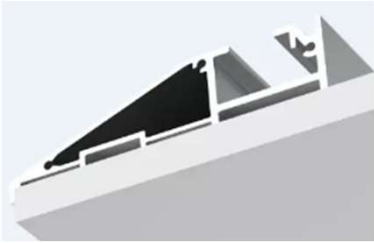

## Evo 80s Adjustable – Track system

### Dimensions

Evo 80s 32w discrete non-invasive spotlights work with our profile track appearing hidden, utilising our anti-glare deeply recessed baffle incorporating COB LED technology improving colour rendering and consistent colour temperature.

To be used with our 90mm linear profile. Profiles can be used for Direct only, or Direct-Indirect.