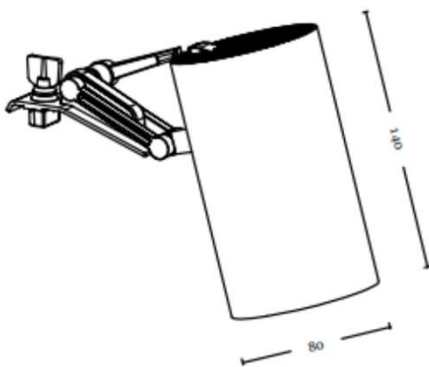

## Evo 80s Adjustable – Track system

### Dimensions

Evo 80s 32w discrete non-invasive spotlights work with our profile track appearing hidden, utilising our anti-glare deeply recessed baffle incorporating COB LED technology improving colour rendering and consistent colour temperature.

To be used with our 90mm linear profile. Profiles can be used for Direct only, or Direct-Indirect.

### Technical Specification

<b>Luminous flux</b>	2560lm
<b>Beam Angle</b>	15° 24° 36°
<b>CCT</b>	2700K 3000K 4000K
<b>Power Consumption</b>	32w
<b>CRI</b>	90+
<b>Dimensions</b>	80mm Ø x 140mm
<b>Dimming</b>	Mains Dimming, DALI, 1-10v
<b>Efficiency</b>	80lm/w
<b>Finish</b>	White / Black 9003/9005
<b>Ingress Protection</b>	IP20
<b>Options</b>	Baffle white or black