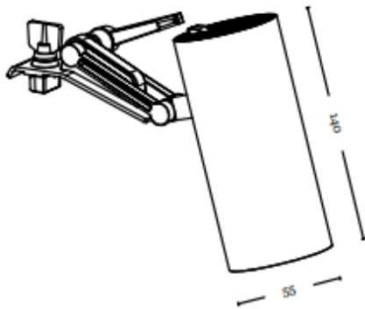

Evo 55s Adjustable – Track system

Dimensions

Evo 55s 15w discrete non-invasive spotlights work with our profile track appearing hidden, utilising our anti-glare deeply recessed baffle incorporating COB LED technology improving colour rendering and consistent colour temperature.

To be used with our 90mm linear profile. Profiles can be used for Direct only, or Direct-Indirect.

Technical Specification

Luminous flux	1200lm
Beam Angle	15° 24° 36°
CCT	2700K 3000K 4000K
Power Consumption	15w
CRI	90+
Dimensions	55mm Ø x 140mm
Dimming	Mains Dimming, DALI, 1-10v
Efficiency	80lm/w
Finish	White / Black 9003/9005
Ingress Protection	IP20
Options	Baffle white or black