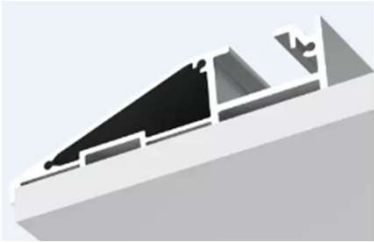

Evo 55s Adjustable – Track system

Dimensions

Evo 55s 15w discrete non-invasive spotlights work with our profile track appearing hidden, utilising our anti-glare deeply recessed baffle incorporating COB LED technology improving colour rendering and consistent colour temperature.

To be used with our 90mm linear profile. Profiles can be used for Direct only, or Direct-Indirect.

Technical Specification

Luminous flux	1200lm
Beam Angle	15° 24° 36°
CCT	2700K 3000K 4000K
Power Consumption	15w
CRI	90+
Dimensions	55mm Ø x 140mm
Dimming	Mains Dimming, DALI, 1-10v
Efficiency	80lm/w
Finish	White / Black 9003/9005
Ingress Protection	IP20
Options	Baffle white or black