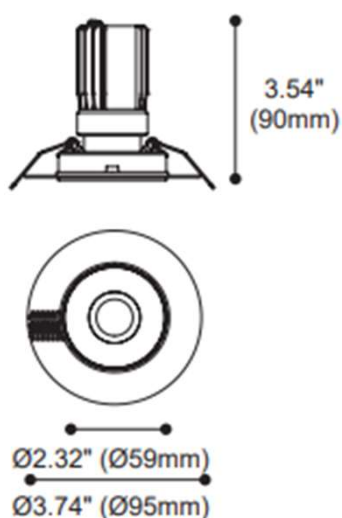

Chio 9w fixed trimless downlight

Chio 9w fixed trimless IP65 LED downlight, utilises our anti-glare baffle incorporating COB LED technology improving colour rendering and consistent colour temperature. Includes trimless frame and remote 250mA LED Driver.

Dimensions

Technical Specification

Luminous flux	922lm
Beam Angle	15° 24° 38° 50°
CCT	2700K 3000K
Power Consumption	9w
CRI	90+
Dimensions	59mm x 90mm, 64mm Cutout
Dimming	Mains Dimming, DALI, 1-10v
Efficiency	102lm/w
Finish	White / Black
Ingress Protection	IP65
Options	Baffle white or black