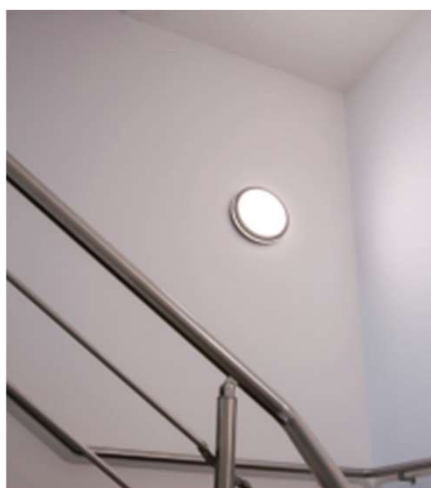

## Alpha – Architectural halo bulkhead

Alpha architectural wall-ceiling mounted bulkhead has a unique illuminated halo effect which helps distribute light across the surface, whilst adding a pleasing aesthetic. Constructed from cast aluminium with a high impact rating of IK10 and TPa opal diffuser. Suspended option available.