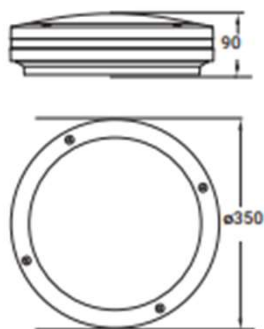

## Alpha – Architectural halo bulkhead

Alpha architectural wall-ceiling mounted bulkhead has a unique illuminated halo effect which helps distribute light across the surface, whilst adding a pleasing aesthetic. Constructed from cast aluminium with a high impact rating of IK10 and TPa opal diffuser. Suspended option available.

### Dimensions

### Technical Specification

<b>Luminous flux</b>	2038lm
<b>Beam Angle</b>	120°
<b>CCT</b>	4000K 5000K
<b>Power Consumption</b>	24w
<b>CRI</b>	83+
<b>Dimensions</b>	350mm $\varnothing$ x 90mm
<b>Dimming</b>	Mains Dimming, DALI, 0-10v
<b>Efficiency</b>	84lm/w
<b>Finish</b>	White / Black
<b>Ingress Protection</b>	IP65
<b>Options</b>	Emergency, Microwave sensor Square version, suspended